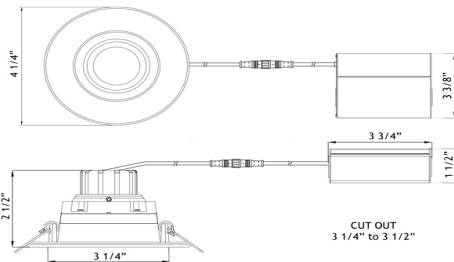

## 3" Round Regressed Gimbal LED 7.5W

**Type IC, Wet & Air-Tight**

### DESCRIPTION

3" Round Regressed Gimbal LED  
With Integral Driver In Connection Box  
Unique & Patented Design:  
Gimbal Yet Air-Tight Without Housing Needed

### FEATURES & BENEFITS

2 1/2" Deep - Install Where Ceiling Space Is Limited  
Type IC Rated - No Housing Required  
Fast & Easy To Install - Save On Labor  
Driver Inside Connection Box - No Junction Box Needed  
Directional Beam - Great for Sloped Ceilings and Artwork  
CRI 90+ for True Color Rendering

### MOUNTING

Cut Hole In Ceiling And Snap Fixture In Opening  
With Attached Spring Clips  
Ceiling Clearance Required:  
2 1/2" for Romex | 3 1/2" for MC or BX installations

**DIMENSIONS:** ID 3 1/4" OD 4 1/4" Cut Out 3 1/4" to 3 1/2"